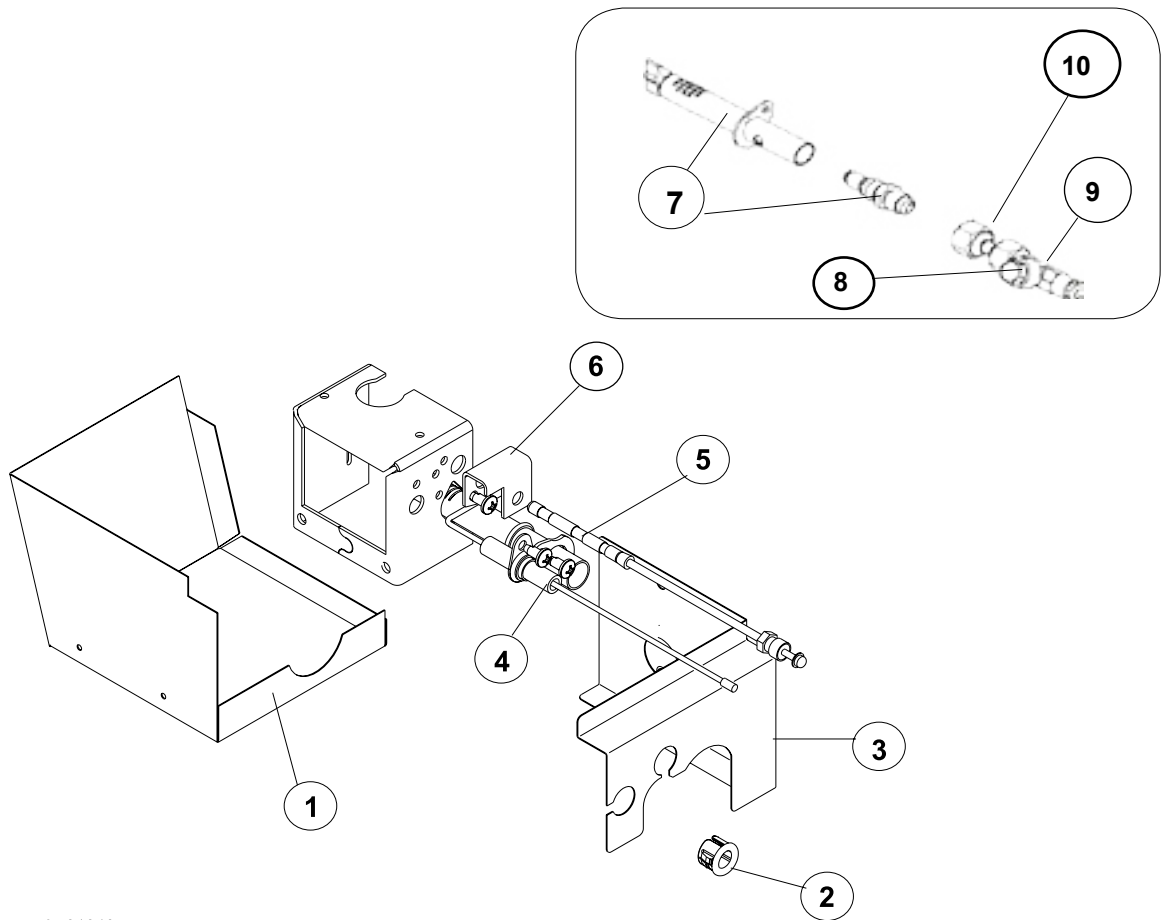

BURNER ASSEMBLY AREA - N300 / N300.3 / N400 / N400.3

Art01048

NO.	PART #	DESCRIPTION	N300	N302	N400	N402.3
1	61695322	BASE-BURNER BOX	X	X	X	X
2	61606522	BUSHING-OPEN/CLOSED 1/2"	X	X	X	X
3	61712637	COVER ASSY-BURNER BOX	X	X	X	X
4	619153	ELECTRODE-SPARK IGNITION ASSY	X	X		
	620227	ELECTRODE-SPARK IGNITION ASSY			X	X
5	619154	THERMOCOUPLE	X	X		
	620424	THERMOCOUPLE			X	X
6	618448	BRACKET-THERMOCOUPLE			X	X
	622547	BRACKET-THERMOCOUPLE	X	X		
7	621953	KIT-BURNER/ORIFICE ADAPTER ASSY-S/N 18930682 BEFORE	X	X		
	636390	KIT-BURNER/ORIFICE ADAPTER ASSY- S/N 18930682 AFTER	X	X		
	621955	KIT-BURNER/ORIFICE ADAPTER ASSY			X	X
8	61445322	PLUG-1/8"/FOR PRESSURE TAP	X	X	X	X
9	61755322	PRESSURE TAP (CALL NORCOLD)	X	X		
	621054	PRESSURE TAP	X	X	X	X
10	621079	CONNECTOR-SWIVEL NUT	X	X	X	X

PART IS NO LONGER AVAILABLE