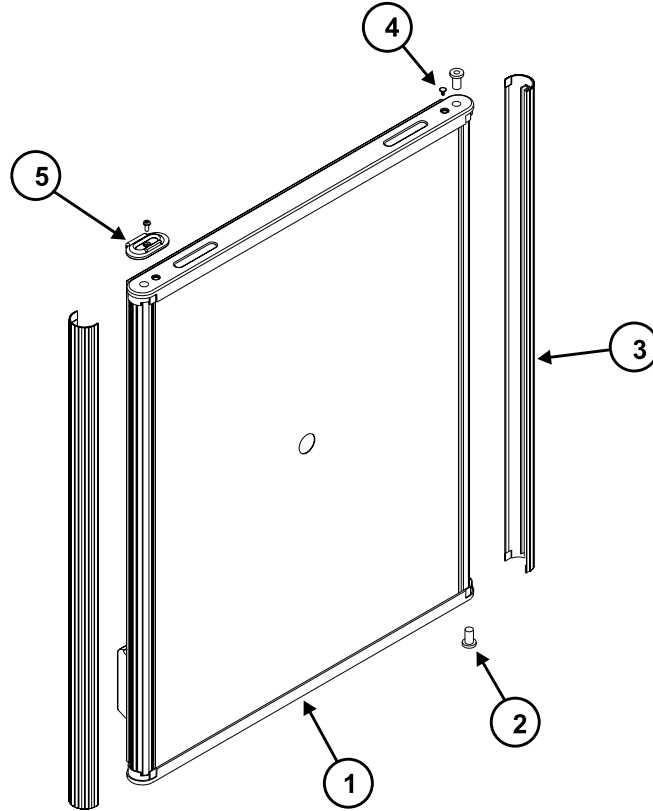

DOOR ASSEMBLY - N300/N400 SERIES

Art01047

NO.	PART #	DESCRIPTION	N300	N302	N400	N402.3
1	619030	DOOR ASSY-CABINET/BEIGE	X			
	620164	DOOR ASSY-CABINET/BEIGE			X	
	627461	DOOR ASSY-CABINET/BLACK		X		
	627465	DOOR ASSY-CABINET/BEIGE				X
2	61742022	HINGE BUSHING	X	X	X	X
3	619035	PANEL RETAINER-BEIGE	X			
	620167	PANEL RETAINER-BEIGE			X	
	626712	PANEL RETAINER-BLACK		X		
	626725	PANEL RETAINER-BLACK				X
4	619048	PLUG-HANDLE SCREW/BEIGE	X			
	618173	PLUG-HANDLE SCREW/BLACK		X		
5	619104	LATCH PLATE-DOOR/BEIGE (USE 638725)	X		X	
	638725	KIT SERVICE DOOR LATCH REPLACEMENT	X		X	
	627571	LATCH PLATE-DOOR/BLACK(USE 638579)		X		X
	638579	KIT SERVICE DOOR LATCH REPLACEMENT		X		X
NS	620200	PLATE-FILLER/DOOR ASSY/BEIGE (NOT SHOWN) (USE 638726)			X	
	638726	KIT SERVICE FILLER DOOR ASSY			X	
NS	620200	PLATE-FILLER/DOOR ASSY/BLACK (NOT SHOWN)				X
	638726	KIT SERVICE FILLER DOOR ASSY				X