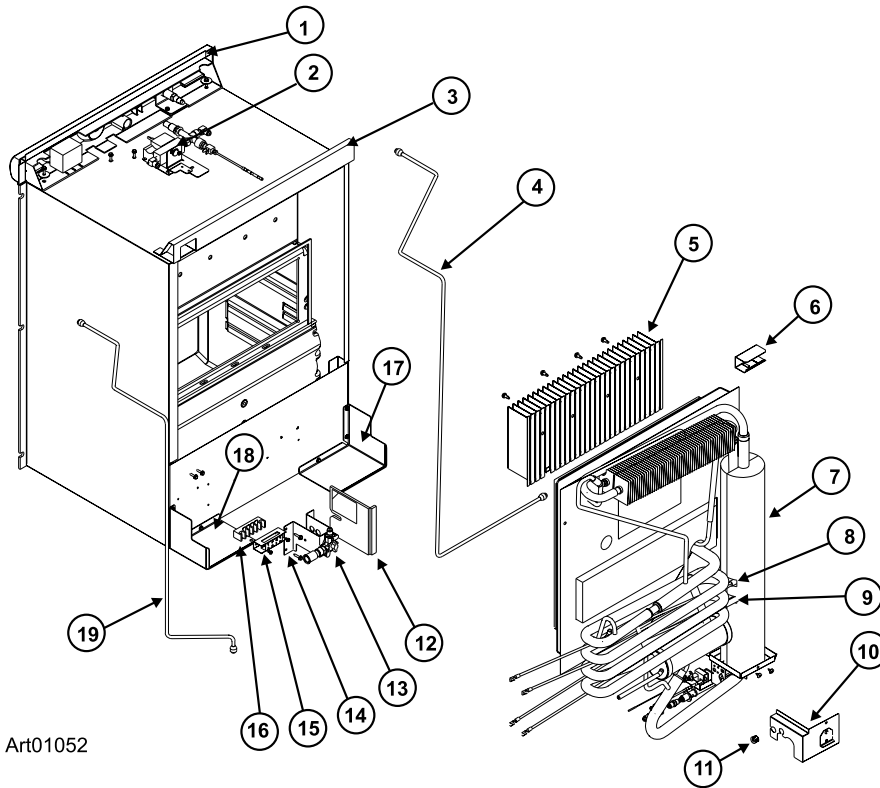

PART IS NO LONGER AVAILABLE

CABINET ASSEMBLY - REAR VIEW N300/N400 SERIES

Art01052

NO.	PART #	DESCRIPTION	N300	N302	N400	N402.3
1	619196	CONTROL PANEL ASSY-EG2/BEIGE	EG2			
	619145	CONTROL PANEL ASSY-EG3/BEIGE	EG3			
	620159	CONTROL PANEL ASSY-EG2/BEIGE			EG2	
	620873	CONTROL PANEL ASSY-EG3/BEIGE			EG3	
	627458	CONTROL PANEL ASSY-EG2/BLACK		EG2		
	627459	CONTROL PANEL ASSY-EG3/BLACK		EG3		
	627463	CONTROL PANEL ASSY-EG2/BLACK				EG2
	627464	CONTROL PANEL ASSY-EG3/BLACK				EG3
2	619147	CONTROL ASSY-GAS	X	X		
	620196	CONTROL ASSY-GAS			X	X
3	633229	BAFFLE-CABINET	X	X		
4	619156	BURNER TUBE (FOR SERIAL # 738383 AND BELOW)	X	X		
	621073	BURNER TUBE (FOR SERIAL # 738384 AND ABOVE)(USE 638984)	X	X		
	638984	KIT SERVICE BRNR TUBE REPLACEMENT	X	X		
	620223	BURNER TUBE (USE 638985)	X	X	X	X
	638985	KIT SERVICE BURNER TUBE REPLACEMENT			X	X
5	619052	FINS	X	X		
	61686823	FINS			X	X
6	619084	CAP-HEAT DEFLECTOR- S/N 18930682 BEFORE	X	X		
	61695022	CAP-HEAT DEFLECTOR- S/N 18930682 AFTER	X	X	X	X
NS	61728722	CLIP-FIN (NOT SHOWN)	X	X	X	X