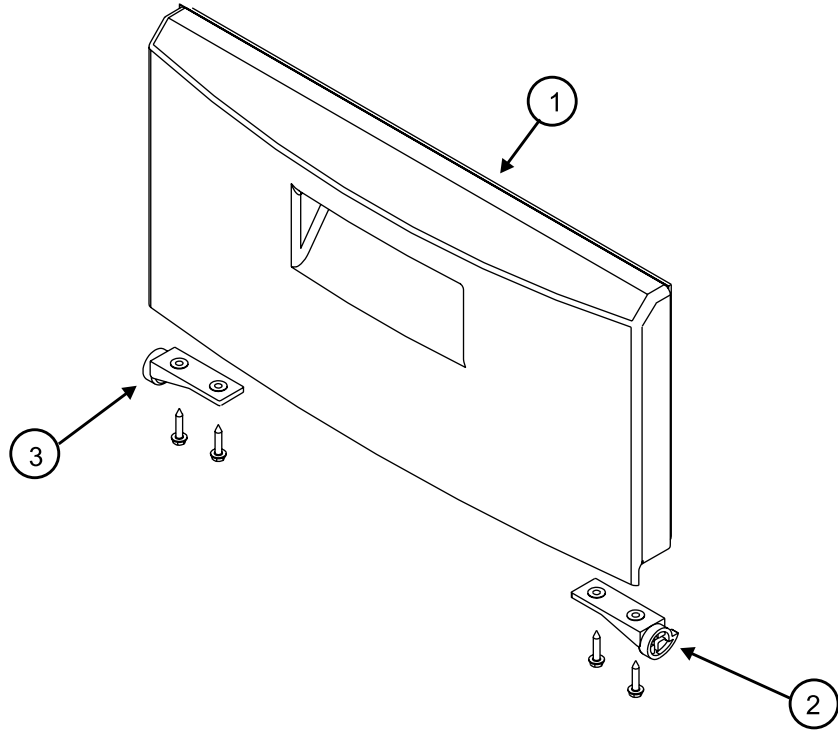

FREEZER DOOR ASSEMBLY AREA - N300/N400 SERIES

Art01045

NO.	PART #	DESCRIPTION	N300	N302	N400	N402.3
1	619117	EVAPORATOR DOOR ASSY (FREEZER)	X	X	X	X
2	61632930	MOUNTING CLIP-RH/WHITE/EVAPORATOR DOOR	X	X	X	X
3	61633030	MOUNTING CLIP-LH/WHITE/EVAPORATOR DOOR	X	X	X	X