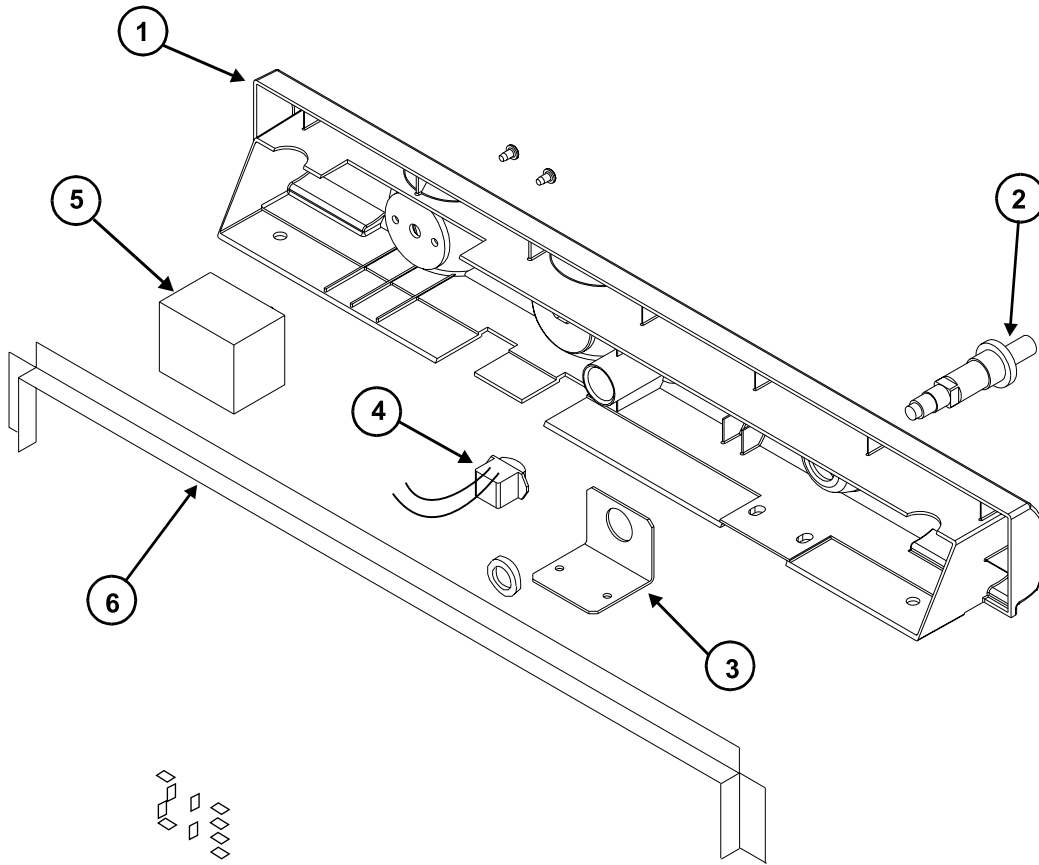

CONTROL PANEL ASSEMBLY AREA - N300/ N400 SERIES

Art01044

NO.	PART #	DESCRIPTION	N300	N302	N400	N402.3
	619196	CONTROL PANEL ASSY-EG2/BEIGE	EG2			
	619145	CONTROL PANEL ASSY-EG3/BEIGE	EG3			
	620159	CONTROL PANEL ASSY-EG2/BEIGE			EG2	
	620873	CONTROL PANEL ASSY-EG3/BEIGE			EG3	
	627458	CONTROL PANEL ASSY-EG2/BLACK		EG2		
	627459	CONTROL PANEL ASSY-EG3/BLACK		EG3		
	627463	CONTROL PANEL ASSY-EG2/BLACK				EG2
	627464	CONTROL PANEL ASSY-EG3/BLACK				EG3
1	619205	CONTROL PANEL-EG2/BEIGE	EG2			
	619146	CONTROL PANEL-EG3/BEIGE	EG3			
	620160	CONTROL PANEL-EG2/BEIGE			EG2	
	620205	CONTROL PANEL-EG3/BEIGE			EG3	
	626707	CONTROL PANEL-EG2/BLACK		EG2		
	626708	CONTROL PANEL-EG3/BLACK		EG3		
	626721	CONTROL PANEL-EG2/BLACK				EG2
	626720	CONTROL PANEL-EG3/BLACK				EG3
2	61645622	SPARK IGNITOR-MANUAL	X	X	X	X
3	619152	BRACKET-SPARK IGNITOR	X	X		
	620886	BRACKET-SPARK IGNITER			X	X
4	61481322	METER-FLAME INDICATOR	X	X	X	X
5	619168	SWITCH-SELECTOR/4 POSITION (16572976 AND BEFORE)	X	X		
	620863	SWITCH-SELECTOR (16572977 AND AFTER)	X	X		
	620863	SWITCH-SELECTOR			X	X
6	619087	COMBUSTION SEAL STRIP	X	X		
NS	619203	RETAINER-FLAME METER (NOT SHOWN)	X	X	X	X