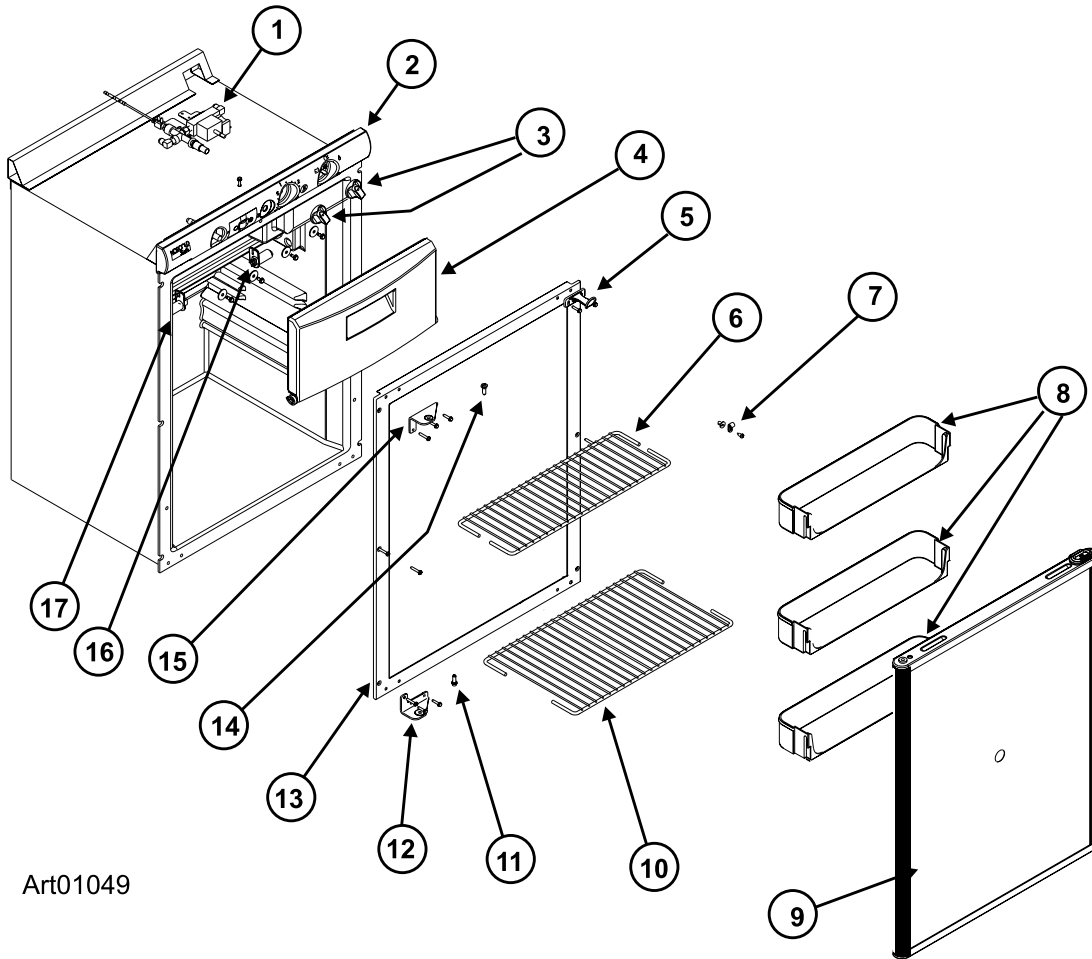

CABINET AREA (FRONT VIEW) - N300 SERIES/N400 SERIES

Art01049

NO.	PART #	DESCRIPTION	N300	N302	N400	N402.3
1	619147	CONTROL ASSY-GAS	X	X		
	620196	CONTROL ASSY-GAS			X	X
2	619196	CONTROL PANEL ASSY-EG2/BEIGE	EG2			
	619145	CONTROL PANEL ASSY-EG3/BEIGE	EG3			
	620159	CONTROL PANEL ASSY-EG2/BEIGE			EG2	
	620873	CONTROL PANEL ASSY-EG3/BEIGE			EG3	
	627458	CONTROL PANEL ASSY-EG2/BLACK		EG2		
	627459	CONTROL PANEL ASSY-EG3/BLACK		EG3		
	627463	CONTROL PANEL ASSY-EG2/BLACK				EG2
	627464	CONTROL PANEL ASSY-EG3/BLACK				EG3
3	619070	KNOB-SELECTOR/TAUPE (SUBSTITUTE 629357 - WARM GRAY)	X		X	
	629357	KNOB-SELECTOR/WARM GRAY	X		X	
	626713	KNOB-SELECTOR/BLACK		X		X

CONTINUED ON NEXT PAGE