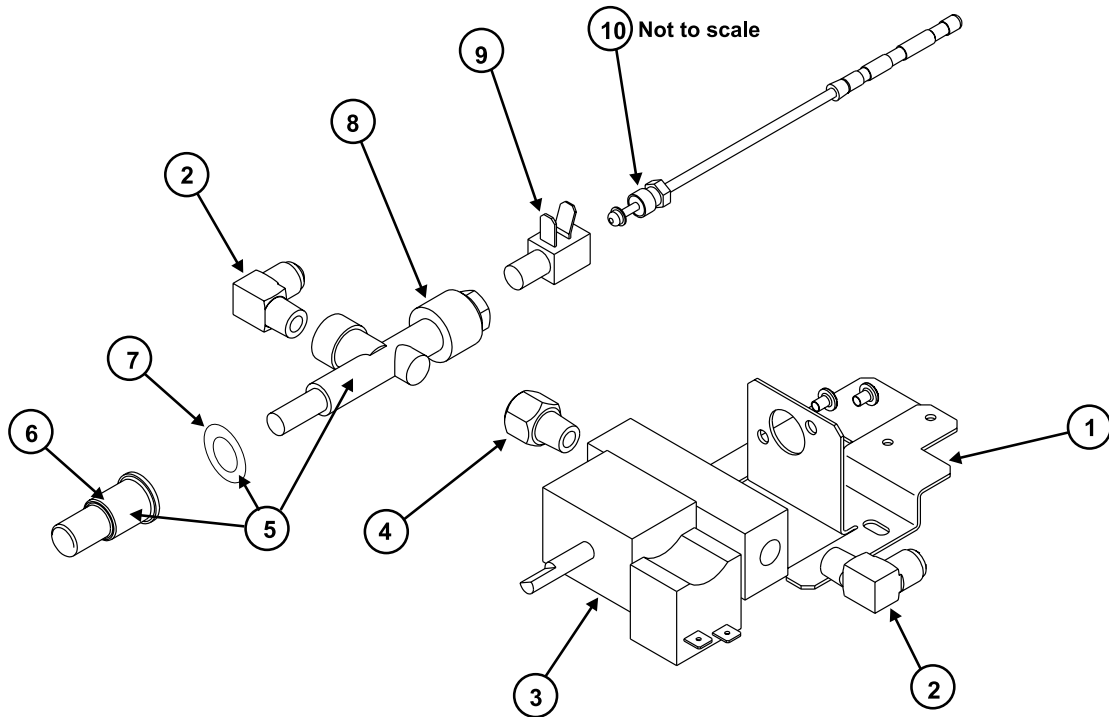

PART IS NO LONGER AVAILABLE

CABINET ASSEMBLY - REAR VIEW N300/N400 SERIES

Art01052

NO.	PART #	DESCRIPTION	N300	N302	N400	N402.3
1	619196	CONTROL PANEL ASSY-EG2/BEIGE	EG2			
	619145	CONTROL PANEL ASSY-EG3/BEIGE	EG3			
	620159	CONTROL PANEL ASSY-EG2/BEIGE			EG2	
	620873	CONTROL PANEL ASSY-EG3/BEIGE			EG3	
	627458	CONTROL PANEL ASSY-EG2/BLACK		EG2		
	627459	CONTROL PANEL ASSY-EG3/BLACK		EG3		
	627463	CONTROL PANEL ASSY-EG2/BLACK				EG2
	627464	CONTROL PANEL ASSY-EG3/BLACK				EG3
2	619147	CONTROL ASSY-GAS	X	X		
	620196	CONTROL ASSY-GAS			X	X
3	633229	BAFFLE-CABINET	X	X		
4	619156	BURNER TUBE (FOR SERIAL # 738383 AND BELOW)	X	X		
	621073	BURNER TUBE (FOR SERIAL # 738384 AND ABOVE)(USE 638984)	X	X		
	638984	KIT SERVICE BRNR TUBE REPLACEMENT	X	X		
	620223	BURNER TUBE (USE 638985)	X	X	X	X
	638985	KIT SERVICE BURNER TUBE REPLACEMENT			X	X
5	619052	FINS	X	X		
	61686823	FINS			X	X
6	619084	CAP-HEAT DEFLECTOR- S/N 18930682 BEFORE	X	X		
	61695022	CAP-HEAT DEFLECTOR- S/N 18930682 AFTER	X	X	X	X
NS	61728722	CLIP-FIN (NOT SHOWN)	X	X	X	X

GAS CONTROL ASSEMBLY AREA - N300 N400 SERIES

Art01043

NO.	PART #	DESCRIPTION	N300	N302	N400	N402.3
	619147	CONTROL ASSY-GAS	X	X		
	620196	CONTROL ASSY-GAS			X	X
1	617952	BRACKET-MOUNTING/THERMOSTAT/GAS VALVE	X	X	X	X
2	61621622	BRASS ELBOW-UNION TUBE	X	X	X	X
	623297	GAS VALVE-THERMOSTAT CONTROL	X	X		
3	621298	GAS VALVE-THERMOSTAT CONTROL			X	X
4	619055	ADAPTOR-PIPE	X	X		
5	622746001	KIT-SAFETY VALVE/EXTENSION PLUG (USE 638094)	X	X	X	X
	638094	KIT SERVICE GAS SAFETY VALVE REPLACEMENT	X	X	X	X
6	619044	PLUG-SAFETY VALVE EXTENSION (USE 638094)	X	X		
	622396	PLUG-SAFETY VALVE EXTENSION (USE 638094)	X	X		
7	623249	O RING-SAFETY VALVE	X	X		
8	622098	SAFETY VALVE (USE 622746001)	X	X	X	X
9	621737	INTERRUPTER	X	X	X	X
NS	619073	TAB ADAPTER-INTERRUPTER (NOT SHOWN)	X	X	X	X
	619154	THERMOCOUPLE	X	X		
10	620424	THERMOCOUPLE			X	X